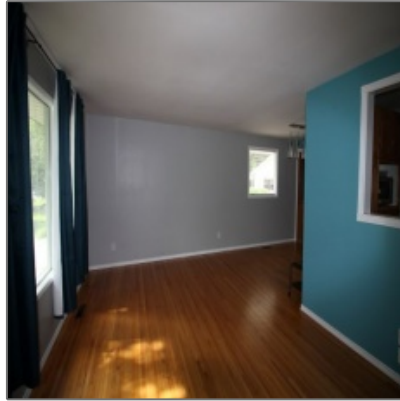

Rented: 443 Speers Rd

1,120 Sqft - 443 speers, Winnipeg, Manitoba

Property Description

Rented

House for rent: \$1800 per month

Located in Windsor Park this lovely three bedroom, two bathroom bungalow is close to schools for all ages. The spacious yard is fenced in with a large garden space, and features a 2 car garage as well as a sun room.